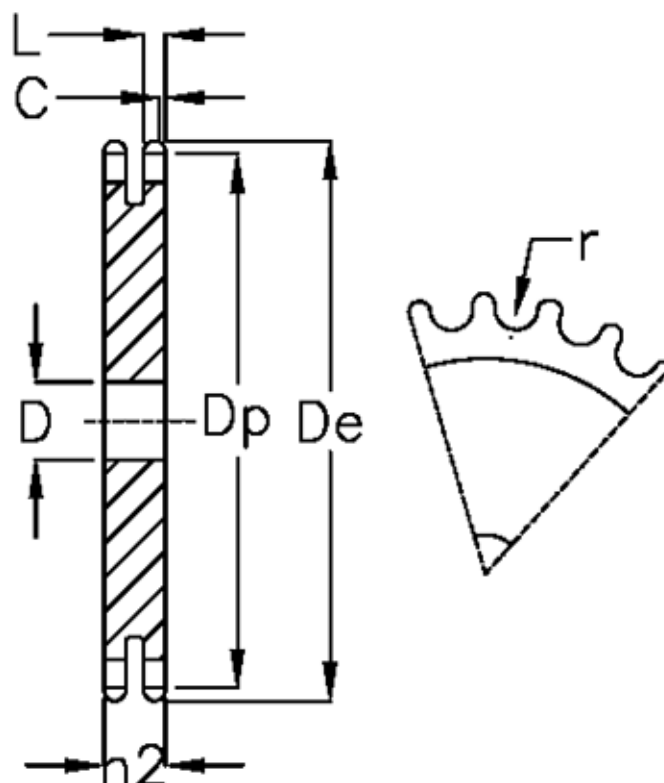

Article number: 616022003060

Description: Plate wheel 06 B-2 Z=60 duplex

Measures

C	= 1
D	= 16
De	= 186
Dp	= 181.99
For chain size	= 3/8 x 7/32
For chain type	= 06 B-2
h2	= 5.3
L	= 5.2

Number of teeth	= 60
r	= 6.35